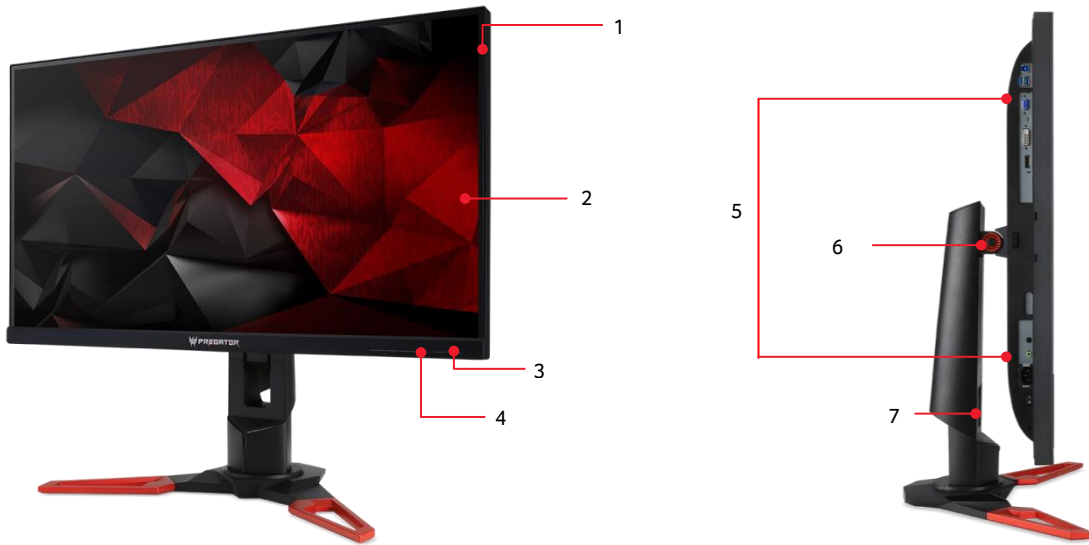

Predator XB1

XB271HU

Game without compromise

- 27" WQHD (2560x1440) IPS with Zero-frame design
- NVIDIA® G-SYNC™ and ULMB technology keep gameplay smooth
- 144Hz refresh rate
- Custom game profiles with Predator GameView

ULMB

Product views	<ol style="list-style-type: none"> 1. Zero-Frame design 2. 27"16:9 display 3. Power button 4. GameView OSD button 	<ol style="list-style-type: none"> 5. 2W x2 speakers 6. Stand with Height adjustment 7. Cable management
Color	Black/Red	
Dimensions and weight	Dimensions: 614 (W) x 401-551 (H) x 245 (D) mm	Weight: 8.00 kg
Size	27"(16:9)	
Active display area	597x336mm	
Maximum resolution	2560x1440 @144Hz	
	100% sRGB color gamut	IPS (In-Plane Switching) technology
		Mercury free, environment friendly
Response time	4 ms (G to G)	
Contrast ratio	100M:1 (Native)	
Refresh rate	<ul style="list-style-type: none"> • Normal mode: 2560 x 1440 @144Hz • Overclocking mode: 2560x1440 @165Hz 	
Brightness	350 cd/m ²	
Viewing angle (CR=10)	178°(H),178°(V)	
Colors	16.7M	
Bits	8Bit	
Input signal	<ul style="list-style-type: none"> • 1 HDMI (v1.4) • 1 DisplayPort (v1.2) • 4 USB Hub 3.0 (1up 4 down) 	
Speakers	2Wx2	
VESA Wall mounting	100X100mm	
Power supply (100V-240V)	Internal (100V-240V)	
Power Consumption (ENERGY STAR)	Off: TBDW	Sleep: TBDW
		On: TBDW
Support	NVIDIA G-SYNC™ technology and NVIDIA ULMB technology	
ErgoStand	Tilt • -5°~ 35° Swivel • +/- 30°	Height adjustment • 150mm Pivot • Yes, clockwise & counter-clockwise